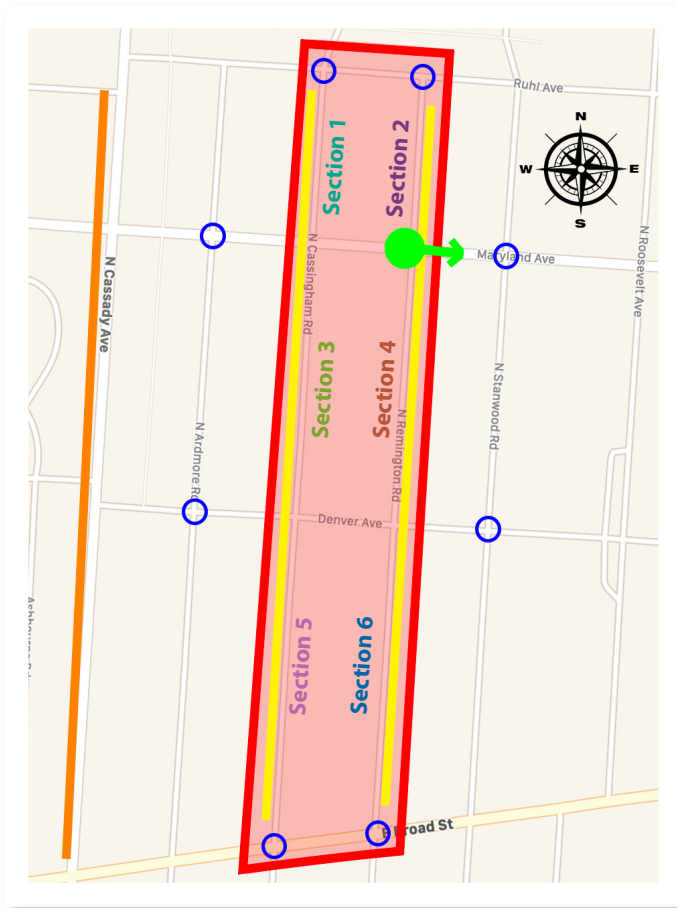

### Red Zone:

No parking, no thru traffic within 45 minutes (8:45 am) of parade start. Parents will drop off participants on N. Cassady and walk nearest to their section.

### Yellow Lines:

**Your section is listed in your parade packet!**

**Section 1:** On N. Cassingham Rd. between Ruhl Ave. & Maryland Ave.

**Section 2:** On N. Remington Rd. between Ruhl Ave. & Maryland Ave.

**Section 6:** On N. Remington Rd. between Denver Ave. & E. Broad St.

### Orange Line:

Parade participant drop-off and parking available Northbound on N. Cassady Ave.