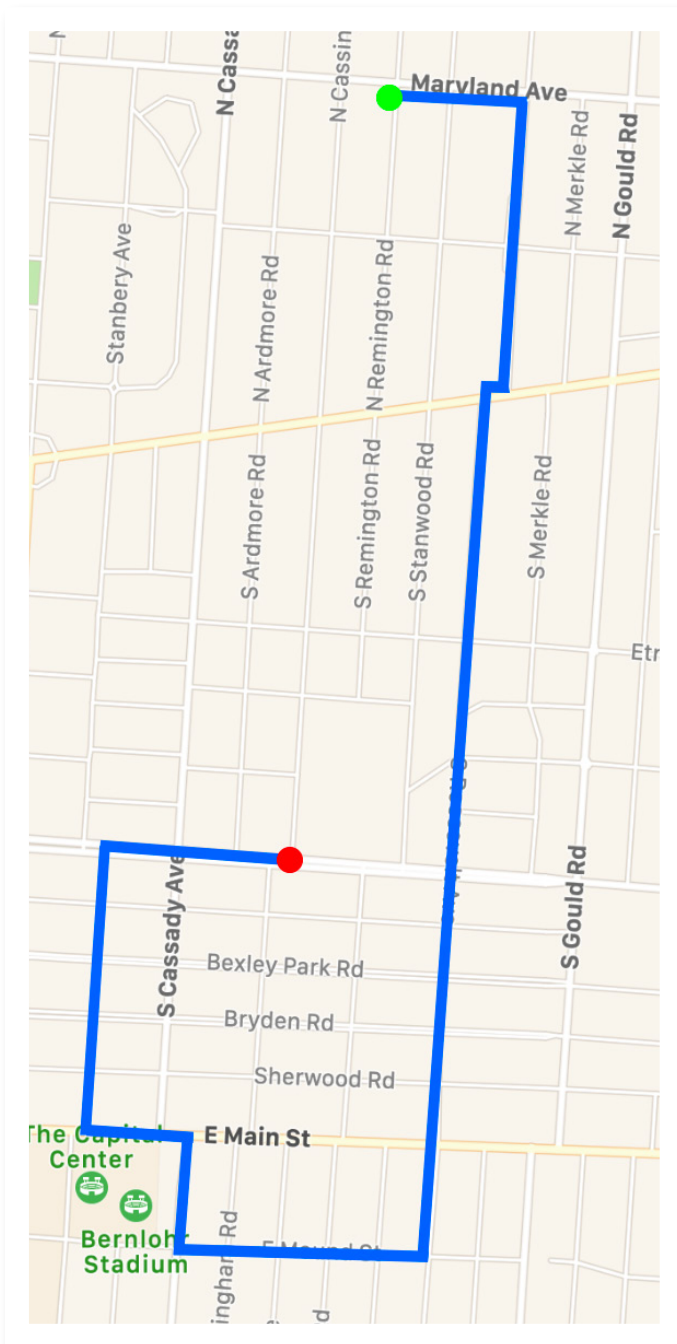

### Yellow Lines:

**Your section is listed in your parade packet!**

**Section 1:** On N. Cassingham Rd. between Ruhl Ave. & Maryland Ave.

**Section 2:** On N. Remington Rd. between Ruhl Ave. & Maryland Ave.

### Orange Line:

Parade participant drop-off and parking available Northbound on N. Cassady Ave.

*Intersection of E. Broad St. & N. Remington Rd.*

*Intersection of E. Broad & N. Cassingham Rd.*

### Green Dot & Arrow:

Parade starts at intersection of N. Remington Rd. & Maryland Ave.

**New in 2019:**  
Parade route has  
been updated!

See details on  
reverse side of  
this sheet.